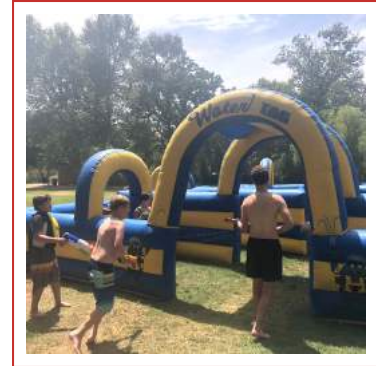

30' x 11' x 8'

WILD WAVE SPLASH SLIDE

43' x 17' x 25'

WATER BALLOON BATTLE

Large open space required

FOAM MACHINE

Large open space required

MICKEY MOUSE CLUBHOUSE INFLATABLE SLIDE*

29' x 14' x 19'

DUNK TANK

10' x 10' x 10'

WATER TAG MAZE

35' x 35' x 10'

*Can be converted into a dry inflatable (no water slide) upon request

Sports Minded

INFLATABLE SKEE BALL

PONY RIDES

CLOWNS/FACEPAINTERS/
BALLOON ARTISTS

OUTDOOR MOVIE NIGHTS

TEAM PLAY
CRAFT CORNER

CARNIVAL BOOTHS

CARNIVAL/
AMUSEMENT PARK RIDES

LAWN GAMES:
JUMBO JENGA,
CORNHOLE,
GIANT CONNECT 4,
AND MANY MORE!

Team Play EVENTS